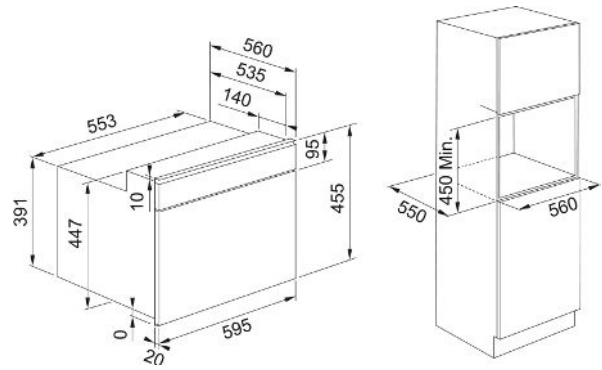

Mythos Combi Compact Oven FMY 45 MW BK | 131.0632.660

Technical Data

Product Information

Color	Black
Type	Combi microwave
Opening mode	HANDLE

Dimensions

Width: front to back	595.0
Height overall	455.0
Depth Overall	560.0

Energy specifications

Voltage	220-240
Frequency (Hz)	50

Installation

Installation type hob	Built-in

Article Number

Product brand	FRANKE
Product family	Mythos
Model range	MYTHOS

Properties

UI type	Electromechanic
Cavity capacity	40.0
Finish door	GLASS / SS
Display color	White
Number of knobs	2.0

Features