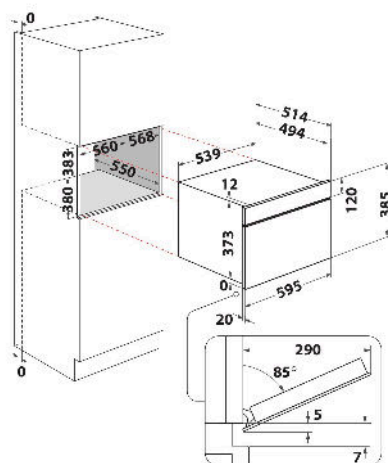

AMW 730/IX

12NC: 859991010420

GTIN (EAN) code: 8003437395567

Whirlpool

SENSING THE DIFFERENCE

- 6TH Sense technology
- 6TH Sense CRISP Function with CRISP Plate
- Crisp Function
- Cavity 31 L
- Jet menu crisp
- Jet Start: rapid food reheating
- Jet Defrost: fast reheating
- 1000 W microwave
- Protruding handle
- Frontal ventilation
- Drop down opening
- Crisp plate and handle
- Crisp Function with Crisp Plate
- Favourites
- 3 Cooking Methods: Microwave, Grill, Crisp
- Grill Grid
- Easy to Clean Technology