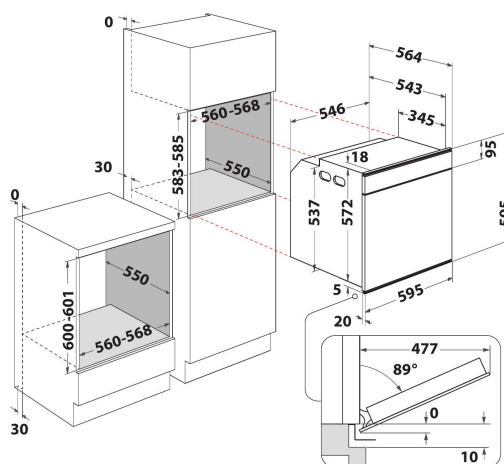

- 6TH Sense technology
- 6thSense Live
- Up to 60 6th SENSE Cooking Combinations
- SmartClean
- Energy class A+
- Cavity 73 L
- Cook4
- Ready2Cook
- Defrost function
- Forced Air Fan Cooking
- Grill
- Easy Clean Enamel Interior
- Turbo grill function
- Maxi cooking
- Pastry function
- Pizza/Bread function
- Eco Forced Air