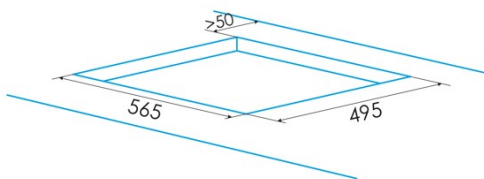

EIM-6422 B

Cod. 922272052

EAN 8422248109581